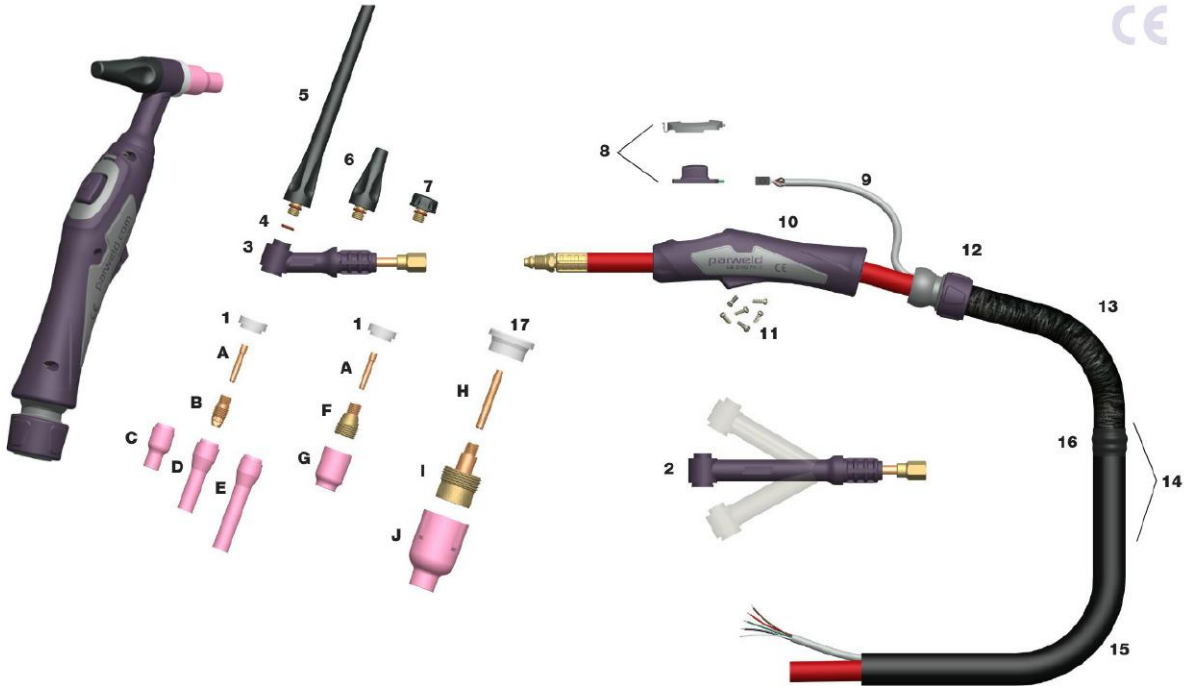

New PRO9 and PRO9FXL

Air Cooled Pro-Grip™ TIG Welding Torch

Rating: 125A DC, 100A AC @ 60% Duty Cycle, EN60974-7 .020" to 3/32" 0.5mm-2.4mm Electrodes

Pro-Grip™

Torch Head		
Stock Code	Description	
PRO9	PRO9	Torch Head Air Cooled 125A DC
PRO9FXL	PRO9FXL	Torch Head Flexible Air Cooled 125A DC

Cable Length		
Stock Code	Description	
12	12.5ft Cables (4m)	c/w Leather Cover and Sheath
25	25ft Cables (8m)	c/w Leather Cover and Sheath

Switch Option	
Stock Code	Description
S1	Momentary Switch
S1L	Momentary Switch and Lever
S2	2 Button Momentary
S3	3 Button Momentary
S4	4 Switch Momentary Rocker Kit
1K	1 Button Momentary +1K Potentiometer
2K	1 Button Momentary +5K Potentiometer
3K	1 Button Momentary +10K Potentiometer
4K	1 Button Momentary +25K Potentiometer
N	Blank

Cable Termination	
UK/European Cable Termination	
Stock Code	Description
BG	Single 3/8" BSP Connection
EG	Central Connector
WG	WTG Connector
LG	L-TEC Euro
BD	35-50 Dinse on Power 3/8" BSP on gas

USA Cable Termination	
Stock Code	Description
US	Lug on power, 5/8" UNF RH Male on Gas
UN	Single 5/8" UNF RH male
UD	35-95 dinse on power, 5/8" UNF RH Male on Gas